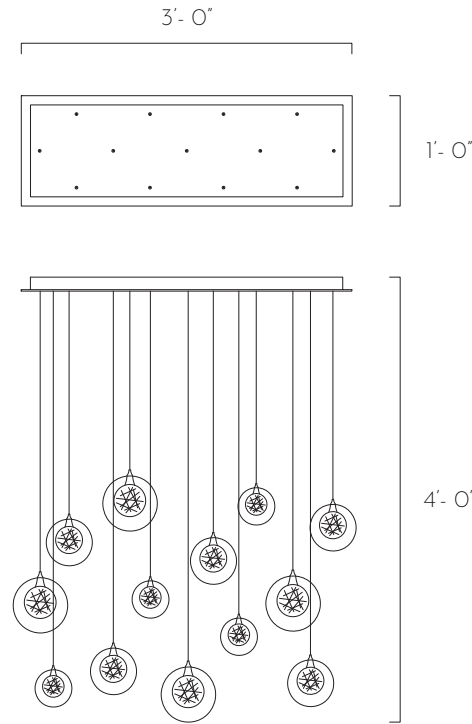

FIBERGLASS BALLS

13 CLEAR PENDANTS RECTANGULAR CHANDELIER

DESCRIPTION

A versatile and elegant multi-pendant light fixture comprising of a larger clear globe which encapsulates the smaller ball encasing a dimmable LED bulb. Great contemporary lighting for residential and commercial spaces.

TECHINCAL SPECIFICATIONS

Designed by

AM Studio Team

Category

Pendant Chandelier

Canopy Finish

Powder coated metal in Flat White/ Sparkle Silver

Canopy Size

36"L x 12"W x 1.5"H

Pendant Size

4x units of 6"D

5x units of 5"D

4x units of 4"D

Glass Colour

Clear

Total Drop